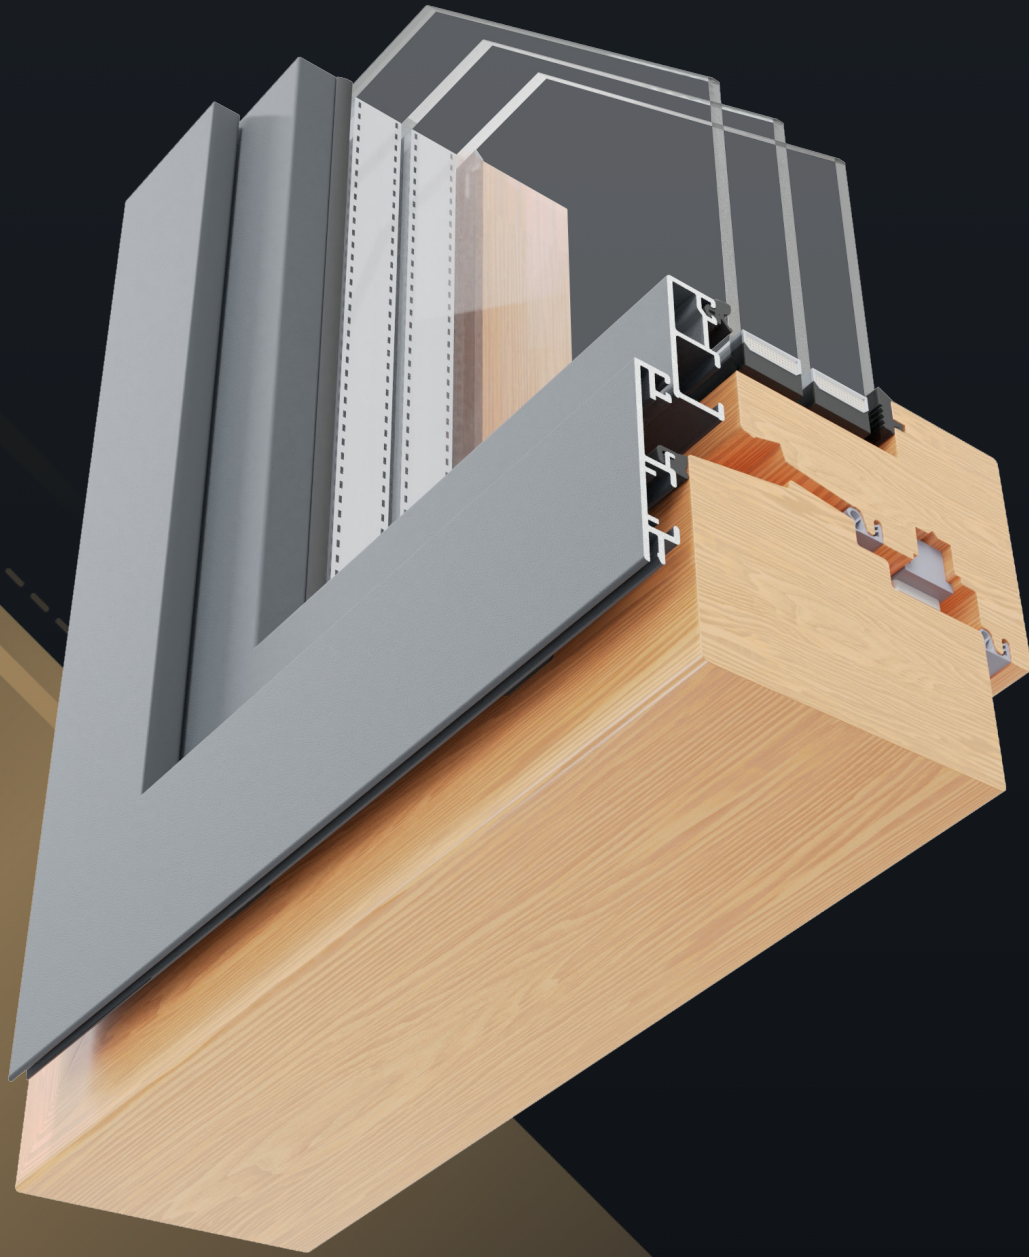

# ***DAS VIELFÄLTIGE MUSTERSORTIMENT***

***THE DIVERSE RANGE OF SAMPLES***

*Jetzt bestellen!  
Order now!*

***gutmann.de | tuulo.de***

**Dear users of the tuulo app,  
and interested parties,**

we are pleased to announce that a wide selection of GUTMANN samples for window, door and façade systems as well as accessories can now be ordered via the tuulo app! The range of samples offers you a detailed insight into the high-quality GUTMANN products and enables you to make the optimum product selection for your project in advance.